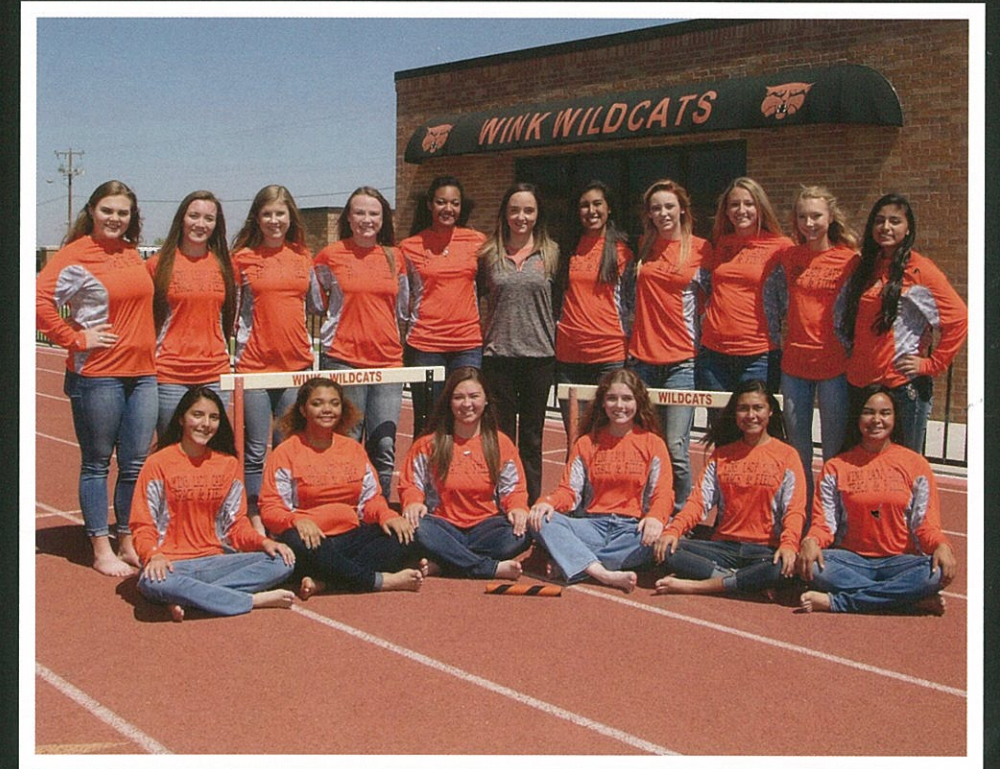

**Back Row (L-R):
Sydney Payne, Kylie Creech,
Delanie Rackler, Brea Dillow,
Jordan Dewberry, Coach Funke,
Esperanza Rodriguez,
Payton Glander,
Brooke Carman, Jonnah Smith,
America Mendoza**

**Front Row (L-R):
Odalys Anaya, Jackie Walker,
Lasha Wineinger, Malorie Gray,
Anita Villarreal,
Lili-Anna Rodriguez**

Sydney P.